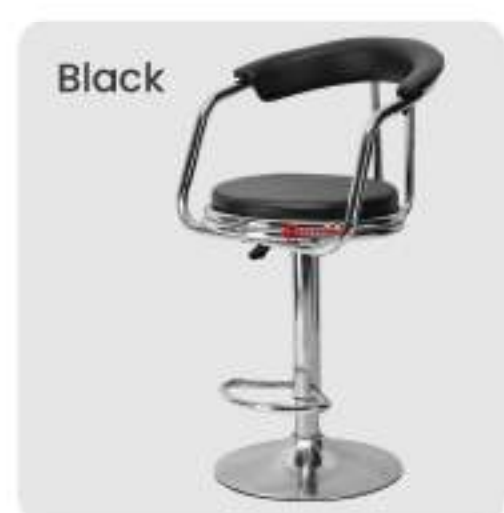

S.S. CROSS STAND

GSCT 981

BAR STOOL

Elevated Comfort, Everyday Style

GSBS 701

Available Colours

Choose a Tone That Stands Out

KITCHEN STOOL